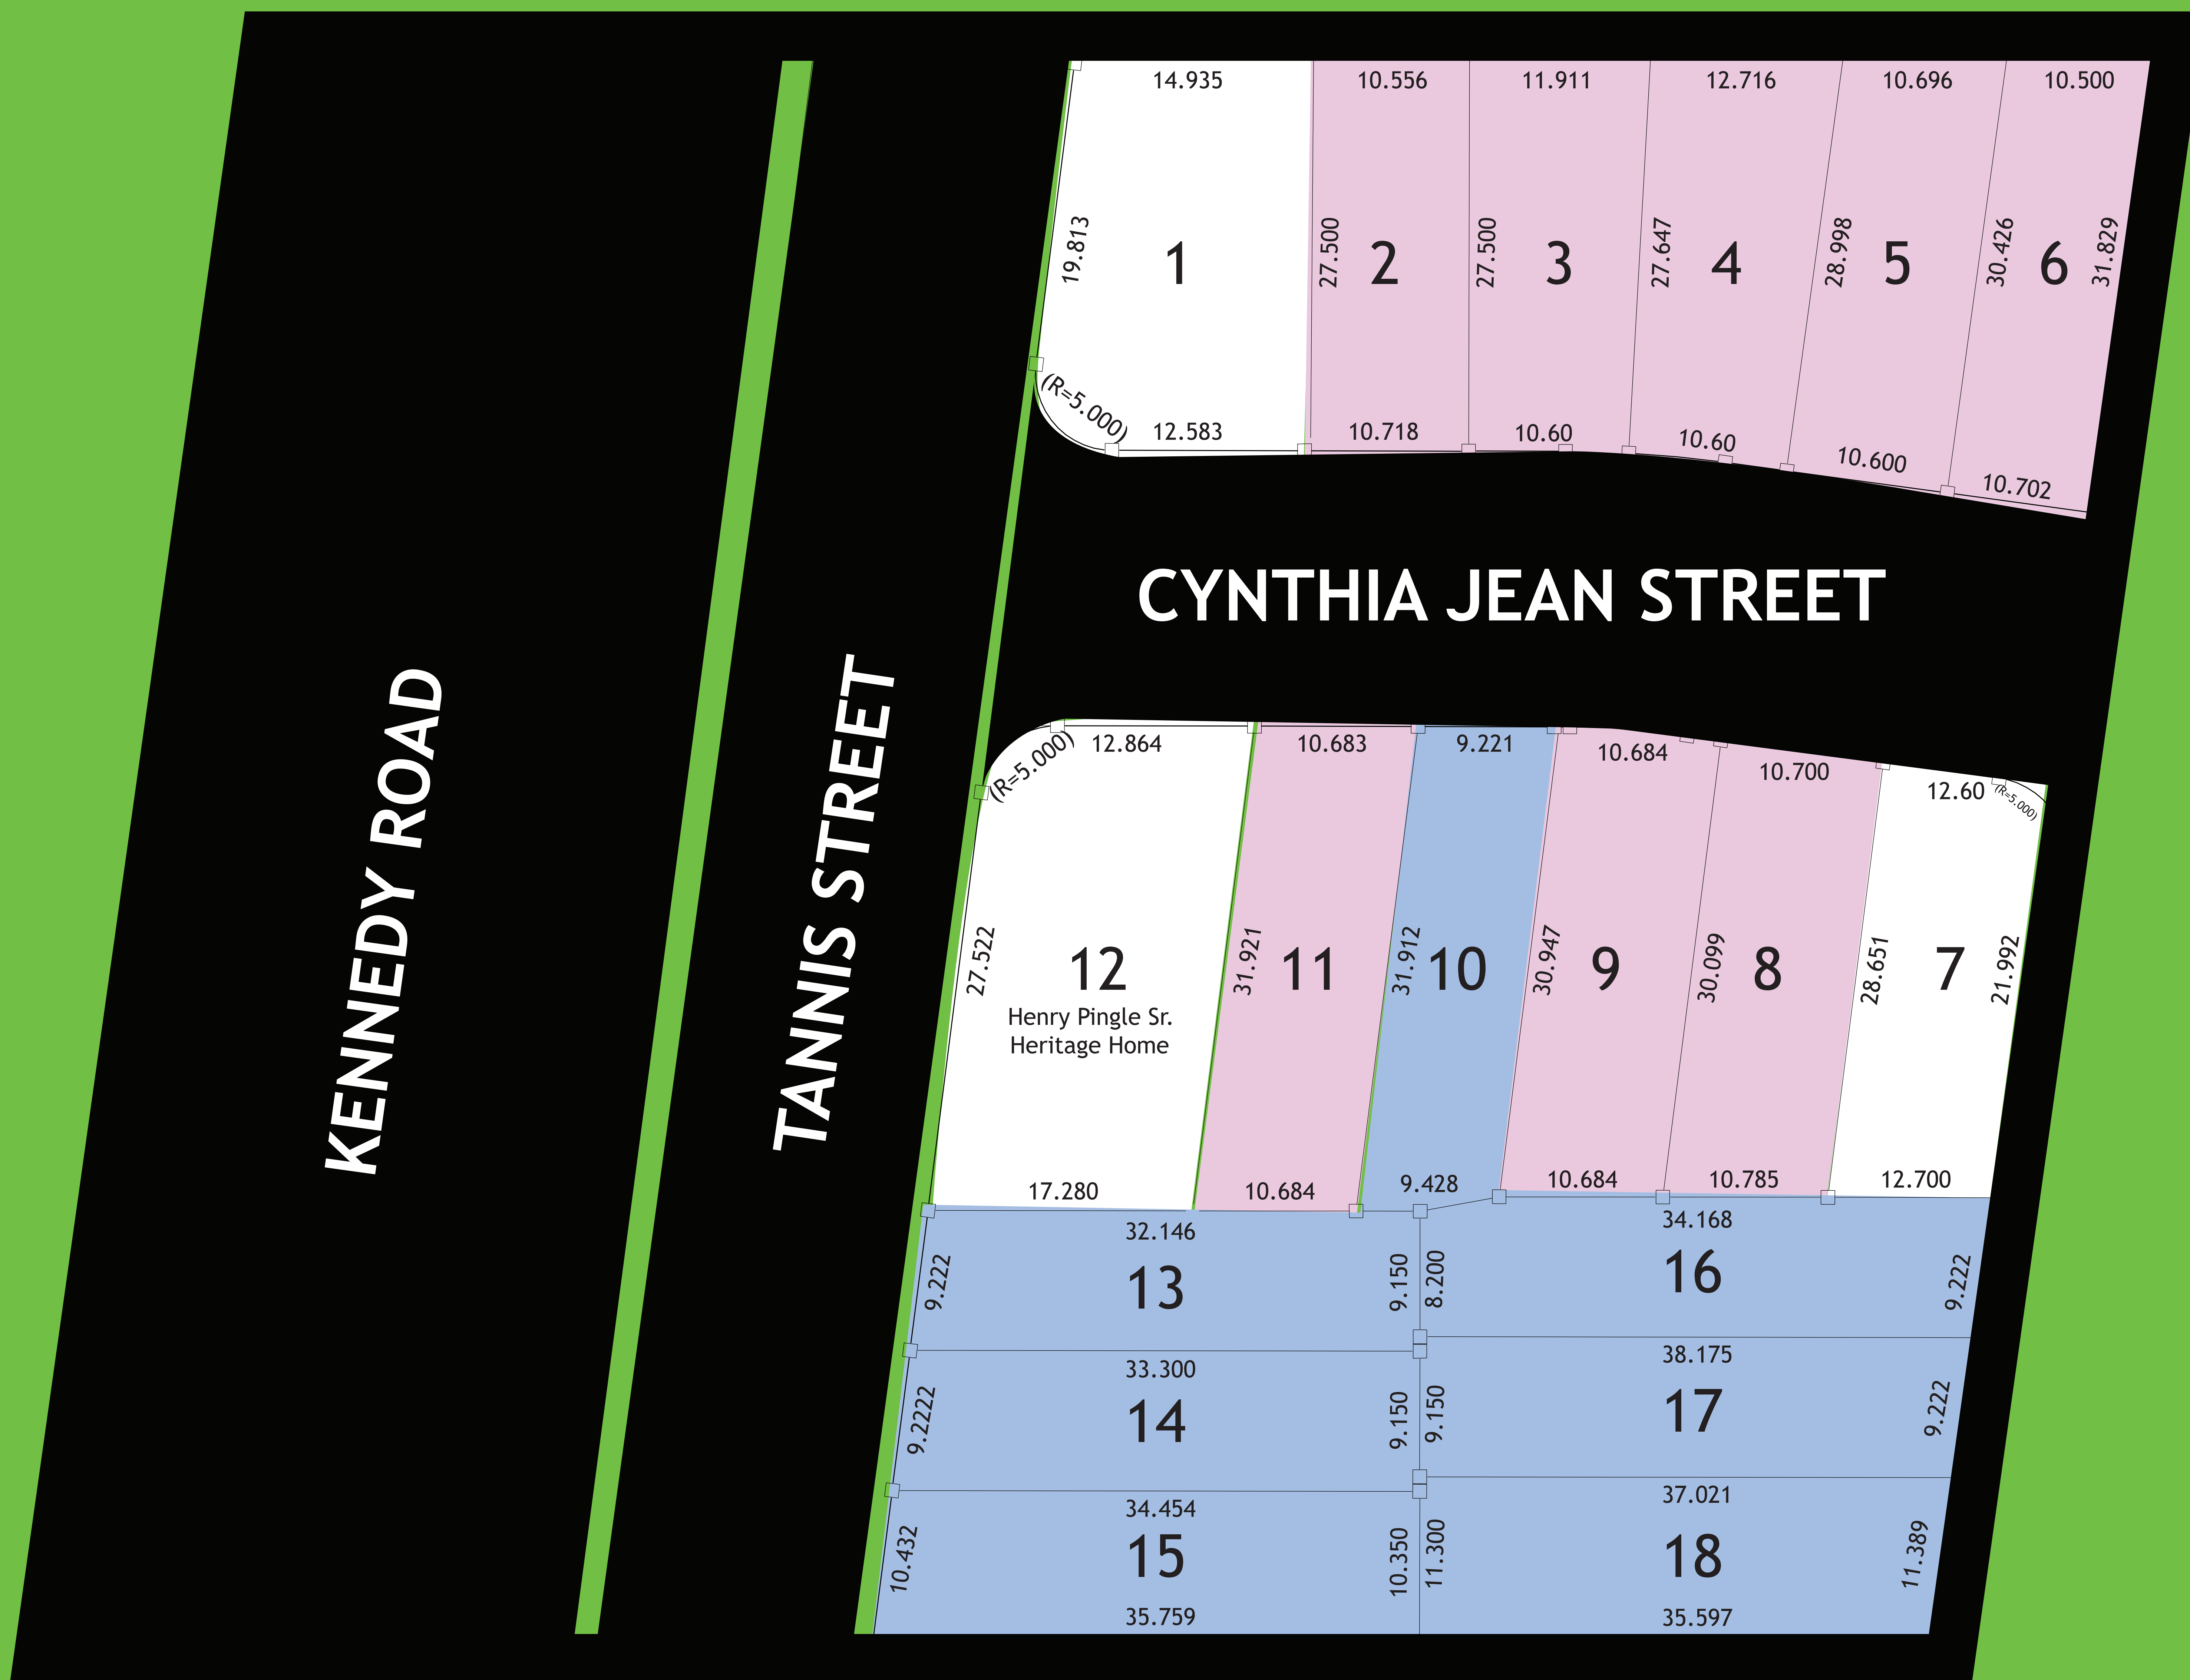

Another Prestigious Development by Fairglen Homes Limited

THE GLENS OF BERCZY VILLAGE

Fairglen Homes
• LIMITED •

1. ### IN YOUR COMMUNITY
1. All Saints Catholic School
  2. Berczy Village Plaza
  3. Castlemore Public School
  4. Forsythe Family Farm
  5. Medical Centre
  6. Pierre Elliot Trudeau High School
  7. Stonebridge Public School
  8. St. Phillips On the Hill
  9. Unionville Montessori Private School
  10. Unionville Oasis
  11. YMCA

35 Feet Lots
 30 Feet Lots
 Premium Lots

*Specifications and dimensions correct at press time and are subject to change without notice. Artist's concepts. E.&O.E. Map not to scale. All dimensions are in feet.