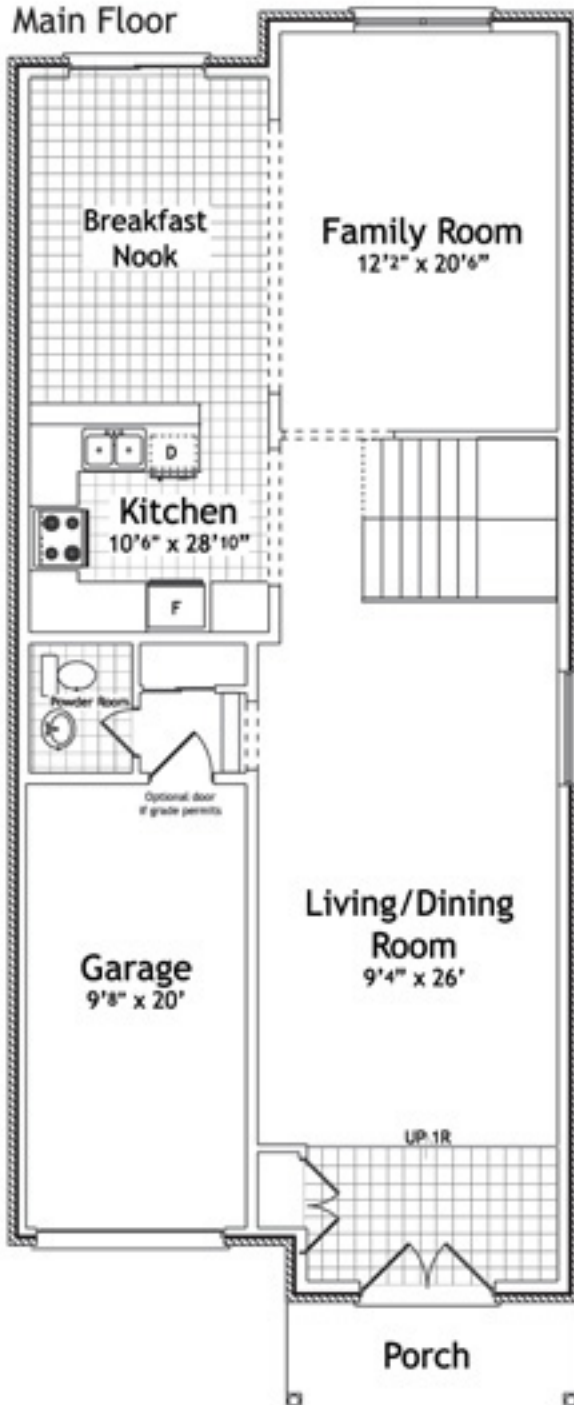

THE GLENS OF BERCZY VILLAGE

Fairglen Homes
LIMITED

THE ASHLEE

Main Floor

Second Floor

Basement

2,765sq.ft.